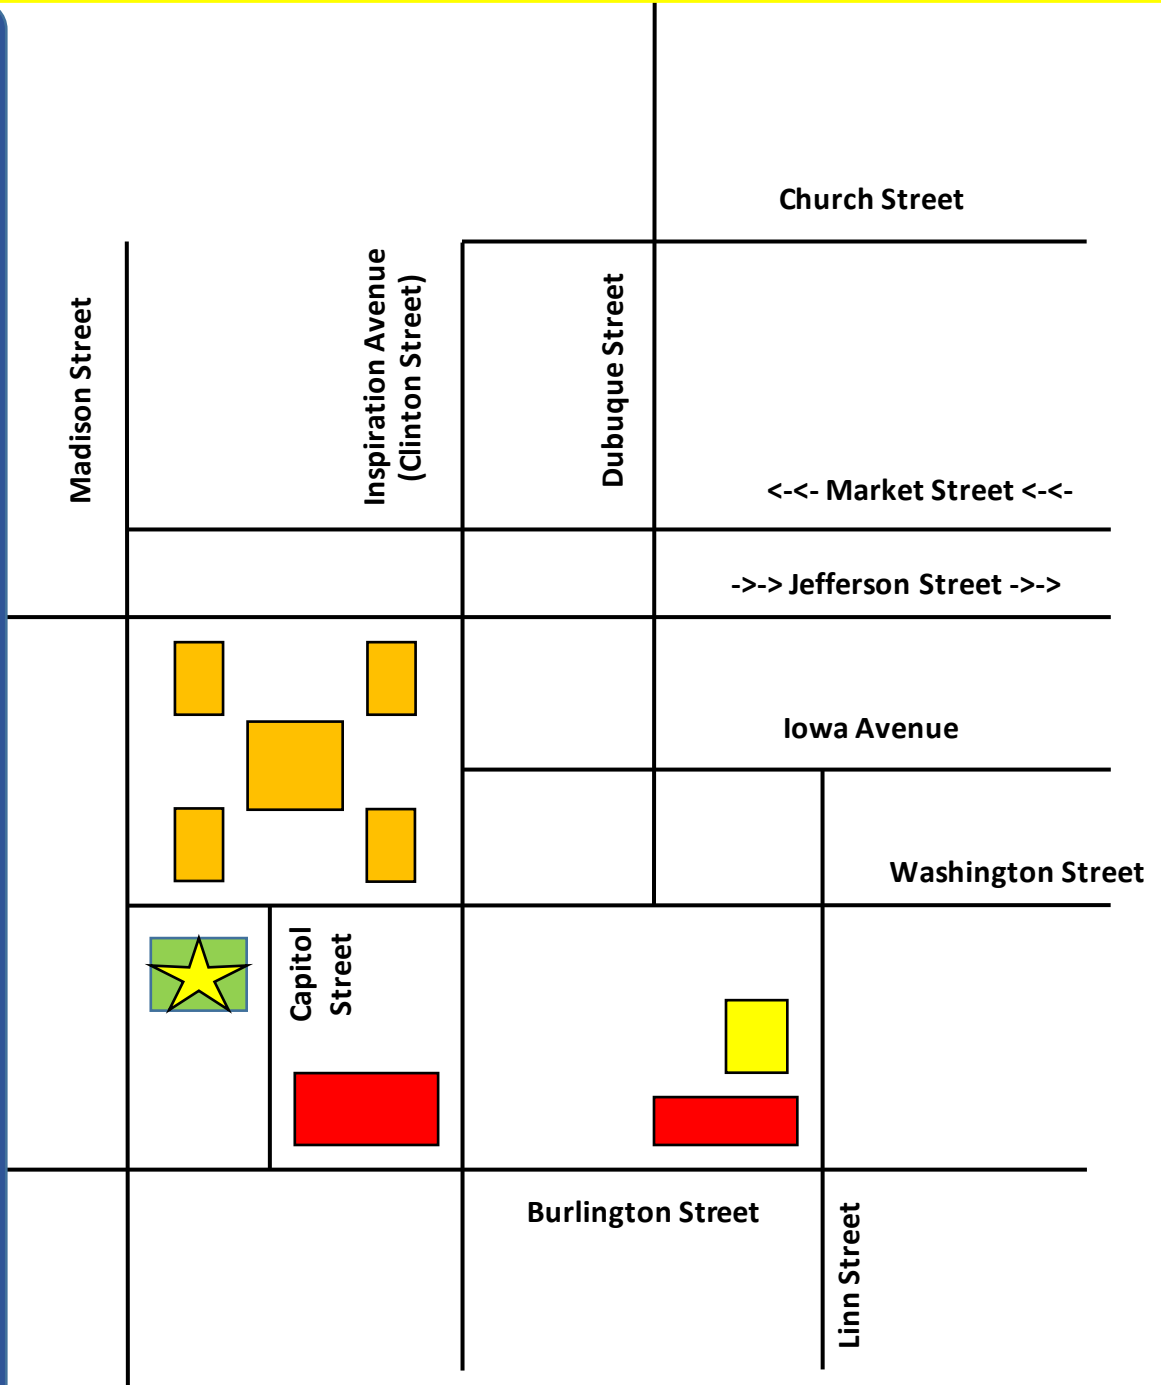

INTERSTATE 80

IOWA RIVER

Seamans Center

Public Parking Ramp

hotelVetro

UI Pentacrest